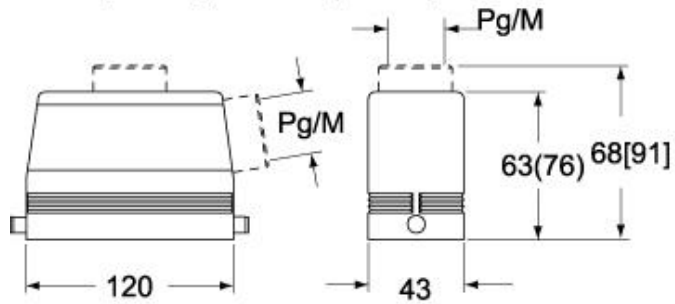

Part number

CHVT 24.5 LG

Brief description:

Hoods with single lever, size "104.27", top entry, 3/4" NPT, metal version, IP66

Product description	
Version	metal version
Series	Hoods with single lever
Product type	with 1 lever
Variant	top entry
Family	CLASS enclosures
Size	size "104.27"
Technical data	
Material	metal
IP degree of protection	IP66 (and IP69K DIN 40050 - 9)
Cable entry	3/4" NPT
Further technical details	
Weight	269,00 g

Approvals / Standards	
Quality mark	 (type:4/4X/12),  , EAC
Conformity	CQC, CE
General ordering information	
EAN13 code	8015747025737
Tariff number	85369095
Packaging Information	
Packaging length	260,00 mm
Packaging height	155,00 mm
Packaging width	200,00 mm
Packaging weight	2,69 kg
Packaging volume	8,06 dm ³
Packaging description	Carton box
Packaging quantity	10 Pcs
Packaging EAN code	8015747121453
Sub-packaging weight	1,35 kg
Sub-packaging description	Plastic packaging
Sub-packaging quantity	5 Pcs
Sub-packaging EAN barcode	8015747025744

Part number

CHVT 24.5 LG

Catalogue drawings

CHO L (CAO L) - MHO L [MAO L]

CHV L [CAV L] - MHV L (MAV L)

CHV LG (CAV LG), MHV LG (MAV LG) [MFV LG]